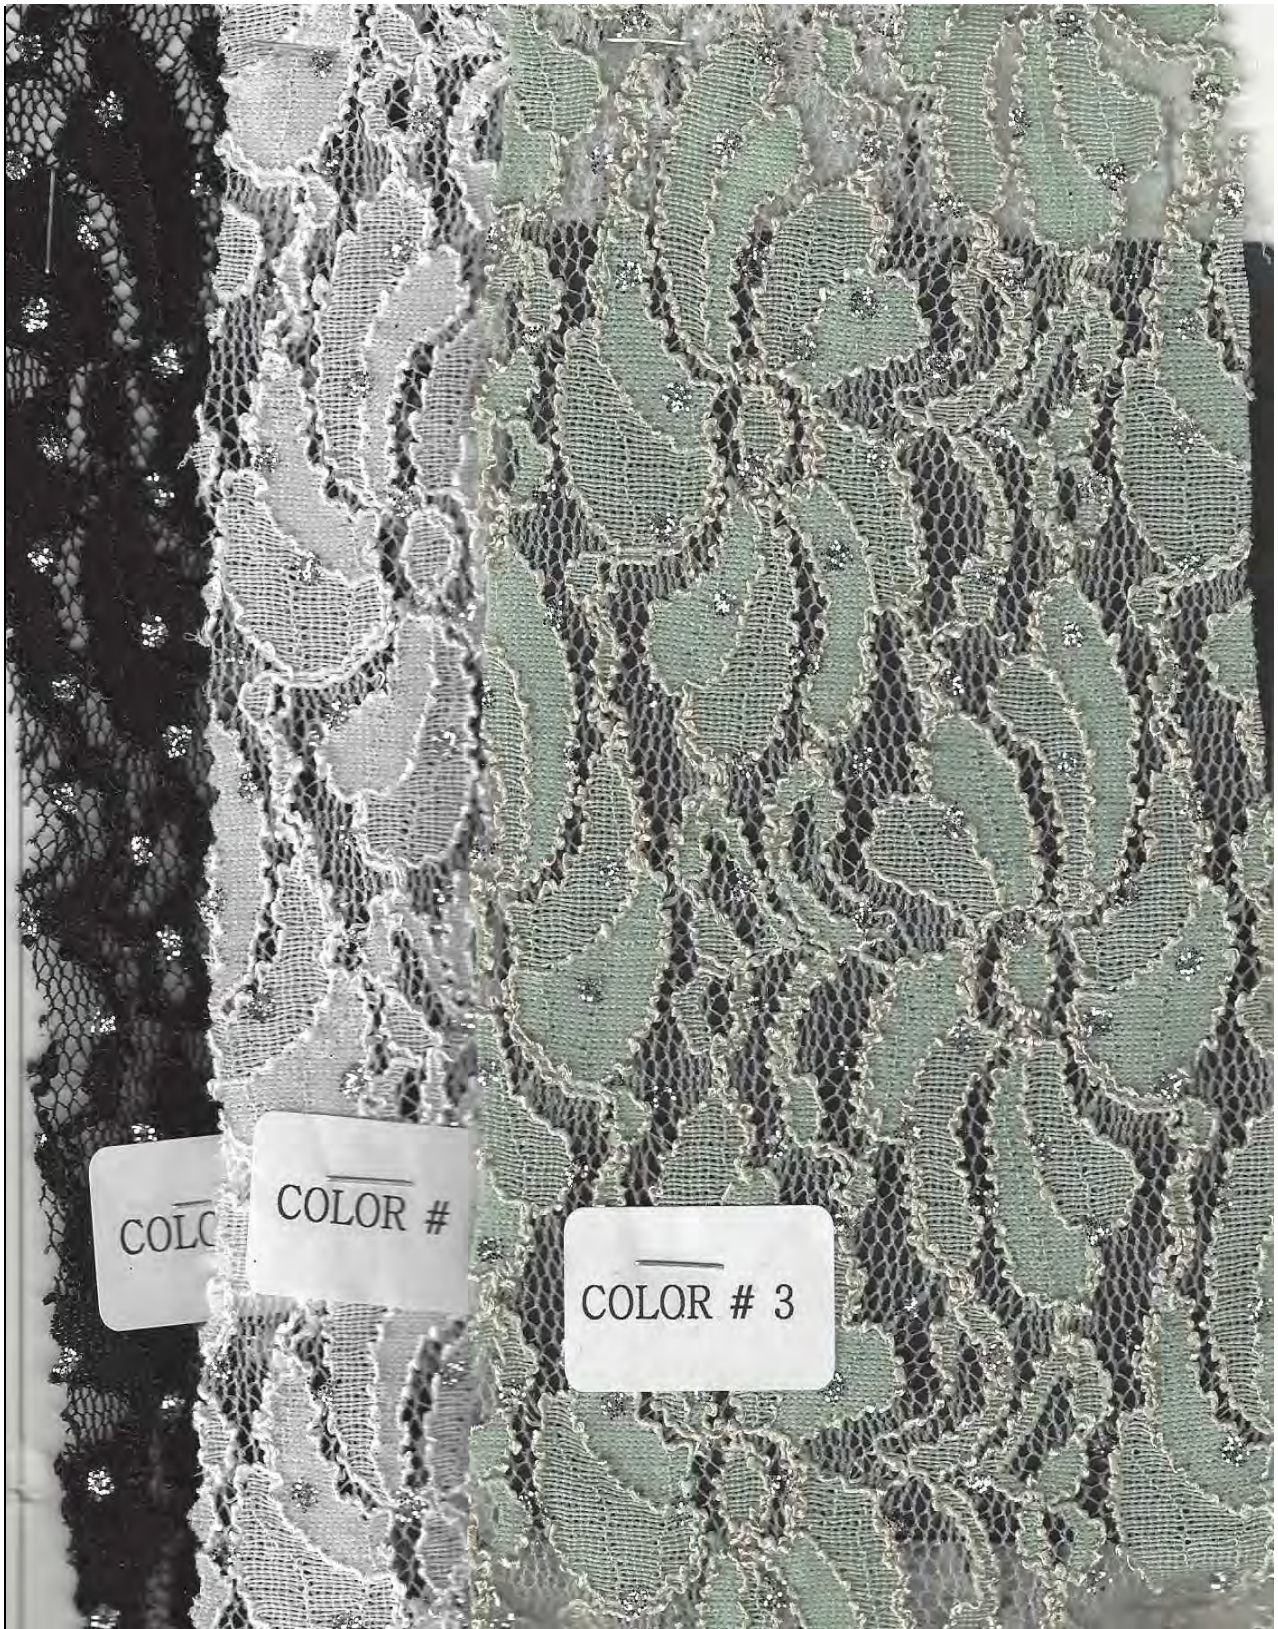

FASHION TOUCH INC. TEL:031)852-7314/FAX:031)850-3833

ITEM NO.	FT-6000(FOCUS-1814)	WIDTH	IN.G		P/D	52/54"
생지공급처		WEIGHT	IN.G		P/D	220G/YD
생지 단 가		COMPOSITION	NY58% PO40% SP2%			
절 단 마 수		축 울